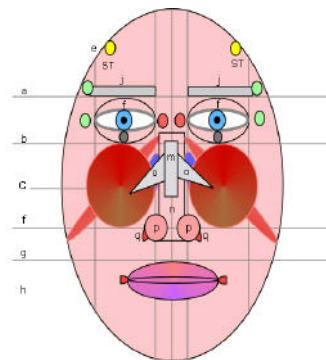

PREVIEW

Face color diagnosis

A 5 credit Distance Learning Course
With Holmes Keikobad Dip Ac NCCAOM L Ac

Q. What does this Course teach?

A. Expert Face Diagnosis and how to apply it in everyday practice.

Q. Is Expert Face Diagnosis a specialized skill?

A. It is. It is based on the 61st Difficult Issue in Nan Ching and offers the ultimate diagnostic tool for complicated cases. Its accomplished practitioners are called Spirit Healers.

Q. How is this Course presented?

A. As a live discussion on 4 CD's with continuous reference to images and diagrams in the workbook making this the easiest way to learn.

Q. What is the Course outline?

A. Largely that you are taught the face sectors in a diagrammatic way. You participate in constructing a face template from scratch, and build it up so that finally you know why one sector will show the greenish Wood hue and another the red of Fire. All along there are Student Activity pages which help you revise. A case study if an actual face completes the content.