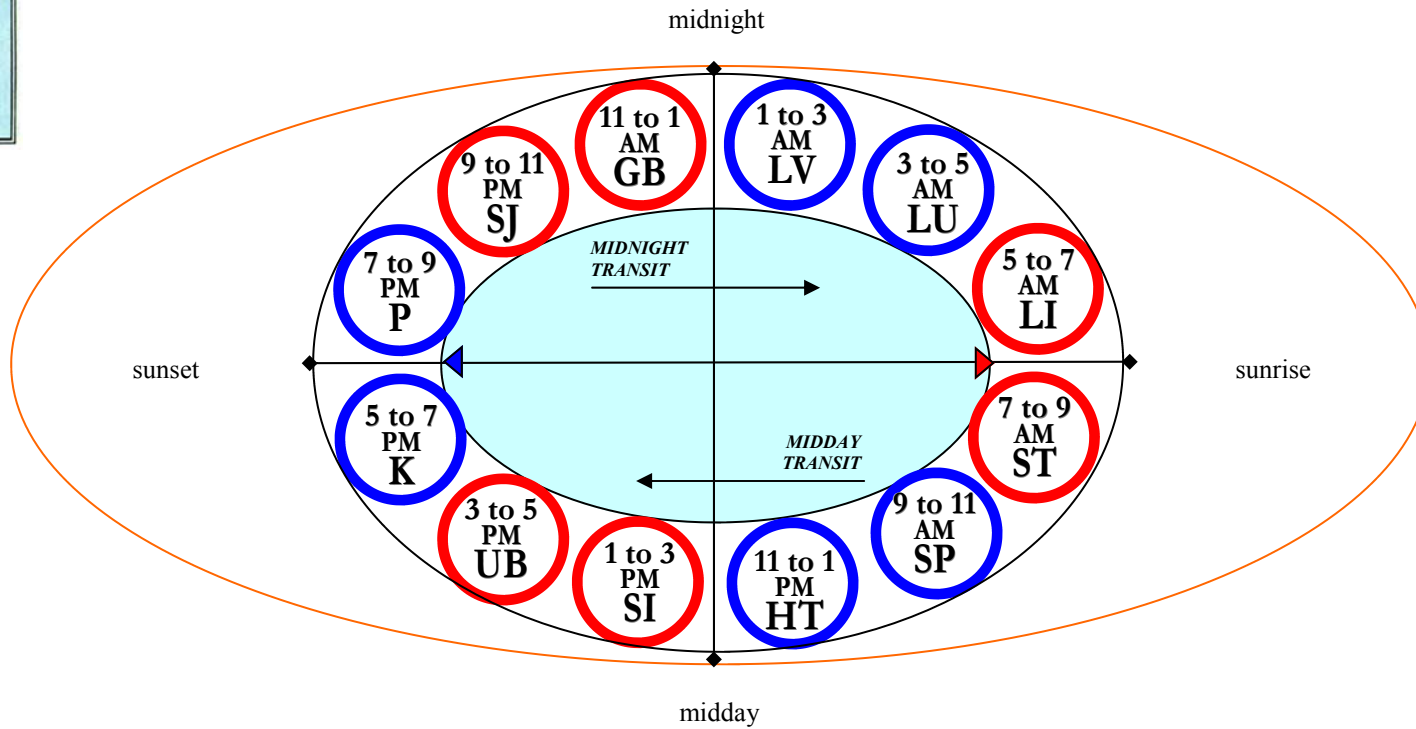

Course content

- 1
Celestial nature of original qi
- 2
How it is influenced by the lunar & solar orbs
- 3
How qi is cyclical as patterned on the ancient water clock
- 4
How this ancient wisdom is translated into a modern 5-Shu Point Locator & used for profound healing
- 5
How to diagnose & treat complex cases with emotional etiology using cyclical nature of qi
- 6
Case studies with predominantly emotional etiology in real time in clinical setting
- 7
Working with the 5-Shu point locator

Celestial nature of Qi

You learn by direct narration, dialogue, discussion and high intensity graphics how the far off Sun and the nearby Moon work to create the ebb and flux of the yin and yang aspects of the diurnal 24 hour horary cycle you will work with to heal

Qi pathways

You gain a sound basis in how qi differentiates into yin and yang and how it tends to energize the 12 vessels.

This knowledge helps differentiate illnesses according to their time specific phasality and offers specific high energy windows in which to treat..