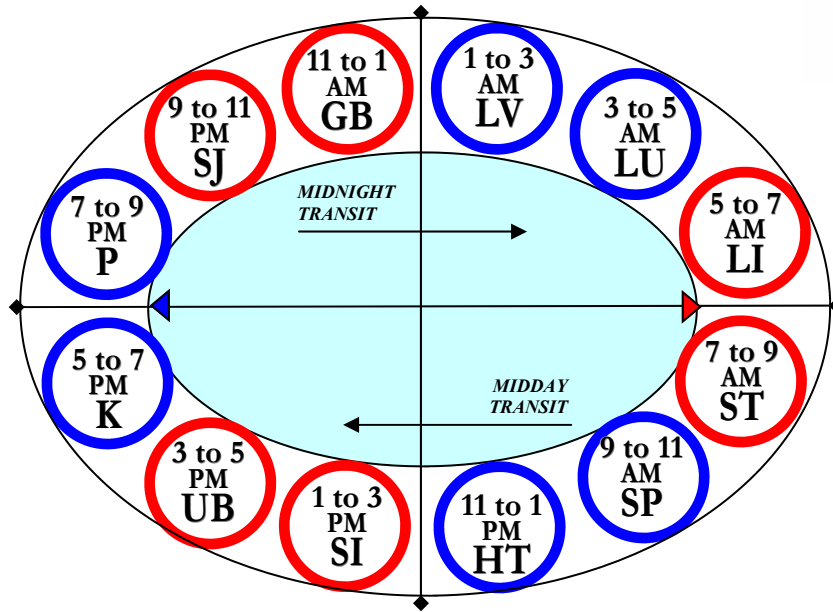

One of the cases you will see diagnosed is of the pattern of Heart Qi Aggrieved, a broken heart. Hence the subtitle of the course.

For course content see next page.

Workshops on DVD®. Like watching a feature film®
Copyright Tru Self Inc 1997. All rights reserved.

Course content

- 1
Celestial nature of original qi
- 2
How it is influenced by the lunar & solar orbs
- 3
How qi is cyclical as patterned on the ancient water clock
- 4
How this ancient wisdom is translated into a modern 5-Shu Point Locator & used for profound healing
- 5
How to diagnose & treat complex cases with emotional etiology using cyclical nature of qi
- 6
Case studies with predominantly emotional etiology in real time in clinical setting
- 7
Working with the 5-Shu point locator

Qi pathways

You gain a sound basis in how qi differentiates into yin and yang and how it tends to energize the 12 vessels.

This knowledge helps differentiate illnesses according to their time specific phasality and offers specific high energy windows in which to treat..

EXAMPLES

For a Metal Assaulting Wood migraine pattern:
Tone LU and reduce GB

The Locator will give you exact points in any 2 hour time frame round the clock in which you happen to be working.

Because the healing is bi phasal, you tone one element and deplete the other, the effect is quick with steady recovery and no relapse